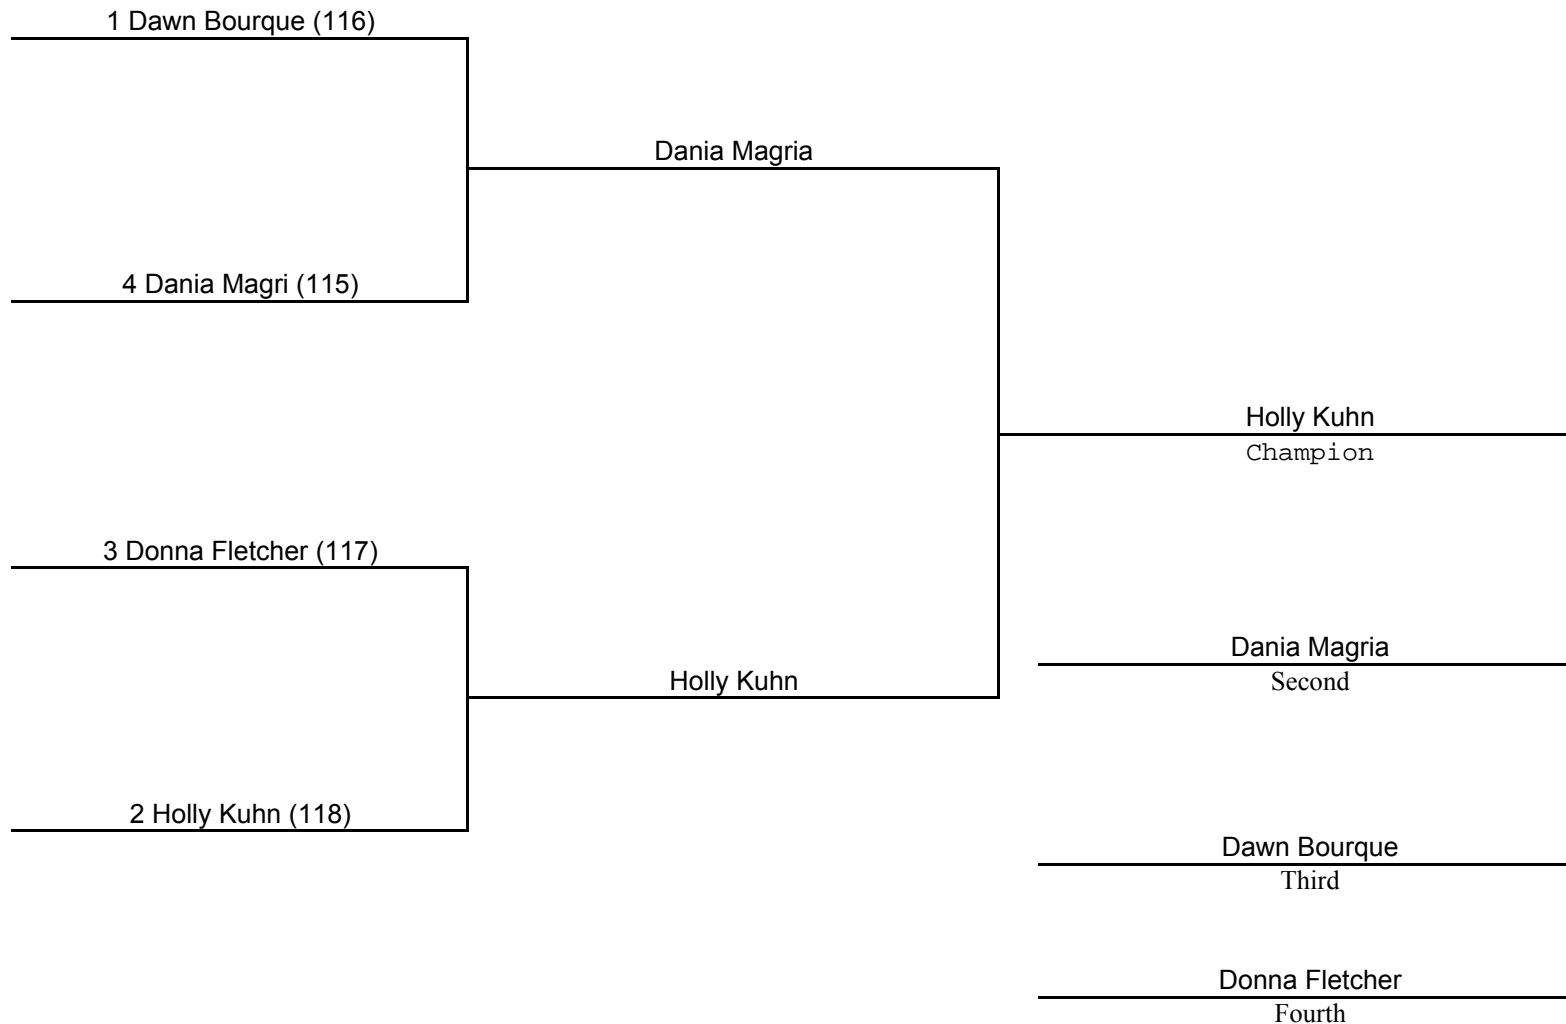

# Beauty the Beast Dual Slalom

(Expert/Pro Open Women)

## Top 4 Dual Finals

July 27, 2002

**ALL SPORTS EVENTS**  
**EVENT MANAGEMENT AND TIMING SERVICES**

WWW.ALLSPORTSEVENTS.COM